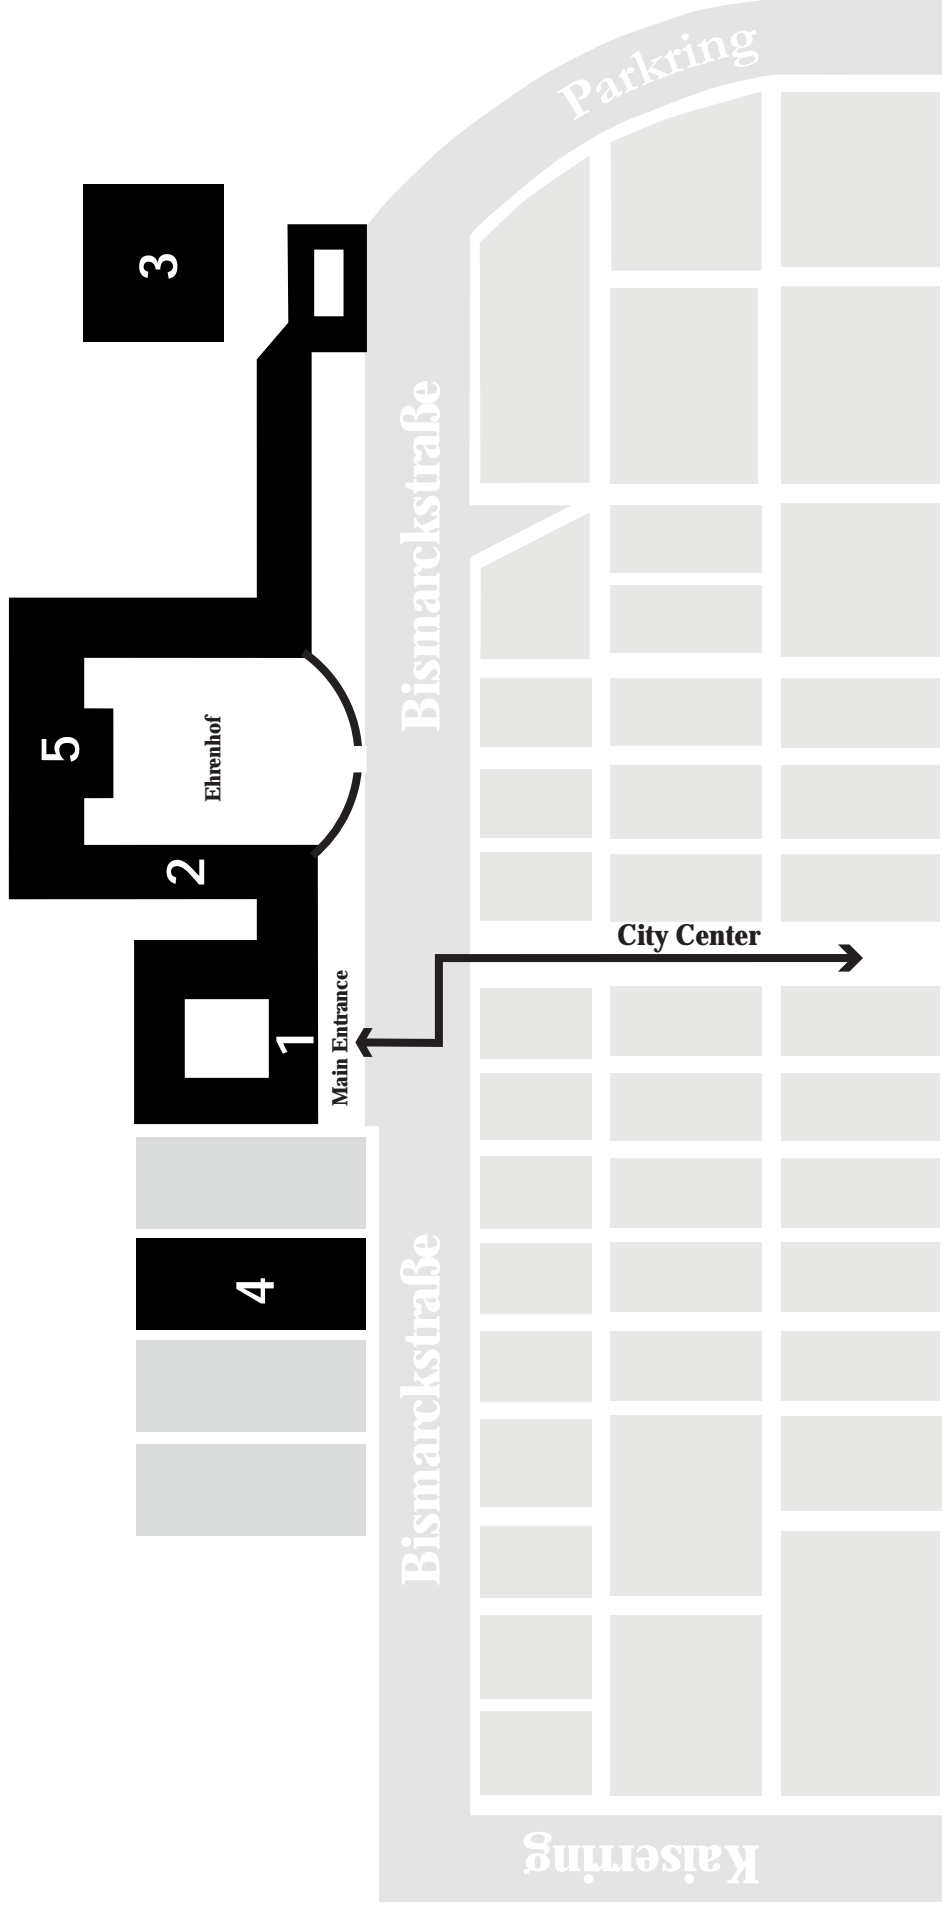

Main Station

University of Mannheim / Mannheim Schloss

1. Conference Office, Plenaries, Panels, Sessions, Single Lectures, Poster Exhibition, Book Display, Coffee Stations (East Wing)
2. Workshops, Data Sessions, Single Lectures (EO 159, EO 150)
3. Lunch (Mensa)
4. Computer Lab, Workshops (L7, 3-5)
5. Rector's Reception (Rittersaal)